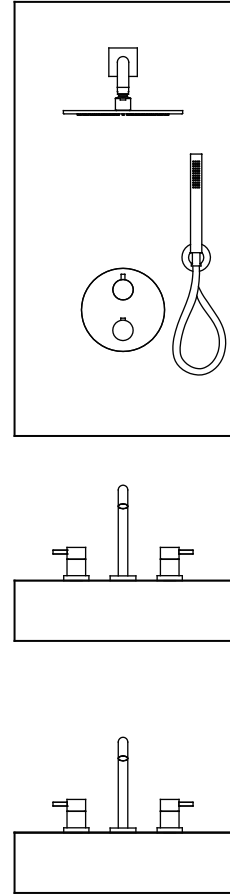

**Single-Sided Wall
Exhibition Panels**

#DP0001
Dimensions
34" x 80"
863mm x 2032mm

#DP0002
Dimensions
18" x 80"
457mm x 2032mm

#DP0003
Dimensions
18" x 36"
457mm x 914mm

#DP0004
Dimensions
17" x 6"
432mm x 152mm

Display panels are in particle wood with White / Black Laminate and Removable base. Removable Boxes are mounting on the panels, mounting kits and hardware are included.

Exhibition Layout

Top: Shower kit
Middle: Shower Valve & Wall-mounted Lavatory Faucet
Bottom: Lavatory Faucet

Top: Shower kit
Middle: Lavatory Faucet
Bottom: Lavatory Faucet

Top: Shower kit
Middle: Lavatory Faucet
Bottom: Lavatory Faucet