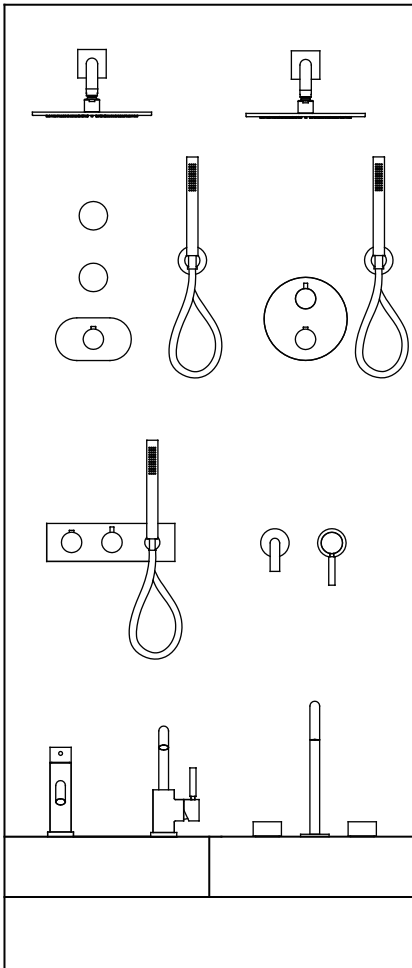

**Single-Sided Wall
Exhibition Panels**

#DP0001
Dimensions
34" x 80"
863mm x 2032mm

#DP0002
Dimensions
18" x 80"
457mm x 2032mm

#DP0003
Dimensions
18" x 36"
457mm x 914mm

#DP0004
Dimensions
17" x 6"
432mm x 152mm

Display panels are in particle wood with White / Black Laminate and Removable base. Removable Boxes are mounting on the panels, mounting kits and hardware are included.

Exhibition Layout

Top: Shower kit
Middle: Shower Valve & Wall-mounted Lavatory Faucet
Bottom: Lavatory Faucet

Top: Shower kit
Middle: Lavatory Faucet
Bottom: Lavatory Faucet

Top: Shower kit
Middle: Lavatory Faucet
Bottom: Lavatory Faucet