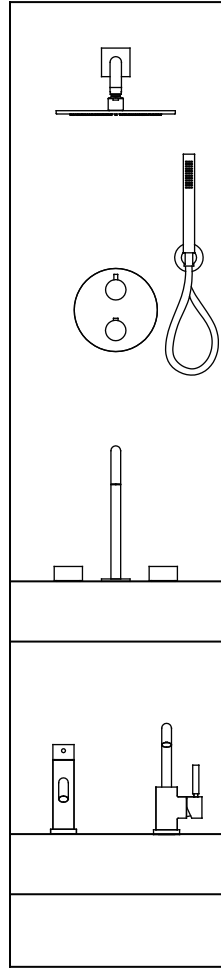

**Single-Sided Wall
Exhibition Panels**

#DP0001
Dimensions
34" x 80"
863mm x 2032mm

#DP0002
Dimensions
18" x 80"
457mm x 2032mm

#DP0003
Dimensions
18" x 36"
457mm x 914mm

#DP0004
Dimensions
17" x 6"
432mm x 152mm

Display panels are in particle wood with White / Black Laminate and Removable base. Removable Boxes are mounting on the panels, mounting kits and hardware are included.

Exhibition Layout

Top: Shower kit
Middle: Shower Valve & Wall-mounted Lavatory Faucet
Bottom: Lavatory Faucet

Top: Shower kit
Middle: Lavatory Faucet
Bottom: Lavatory Faucet

Top: Shower kit
Middle: Lavatory Faucet
Bottom: Lavatory Faucet