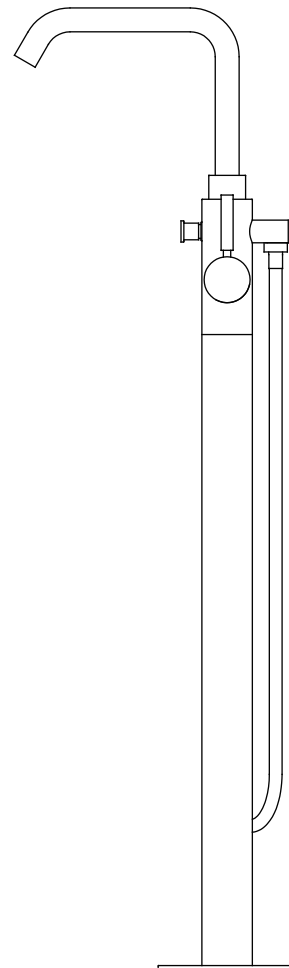

Deck-mounted Tub Filler

3-Hole Tub Filler

#YG6216

Hand Shower Set (Add On)

#HSS1016

Free-standing Tub Filler

#YG3216

Rain Head Set

6" Rainhead Set
#BR1101 7" Shower Arm
#AQR1106 6" Round Rainhead

10" Ceiling Rainhead Set
#BR1113 8" Ceiling Arm
#AQR1110 10" Round Rainhead

12" Ceiling Rainhead Set
#BR1113 8" Ceiling Arm
#AQR1112 12" Round Rainhead

8" Rainhead Set
#BR1106 16" Shower Arm
#AQR1108 8" Round Rainhead

10" Rainhead Set
#BR1106 16" Shower Arm
#AQR1110 10" Round Rainhead

12" Rainhead Set
#BR1106 16" Shower Arm
#AQR1112 12" Round Rainhead

Shower Control Valve

Rough-In
#AQP51**.RI

2-Way Thermostatic
Trim Set
#HW2602.TR

Rough-In
#HW2600.RI

3-Way Thermostatic
Trim Set
#HW2702.TR

Rough-In
#HW2700.RI

Shower Control Valve

2-Way Thermostatic

Trim Set
#HW3202.TR