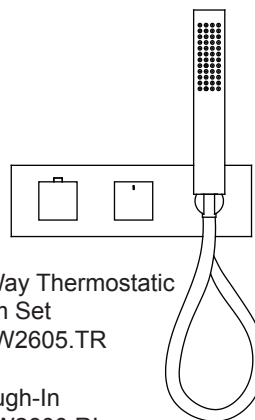

12" Ceiling Rainhead Set
#BS1116 8" Ceiling Arm
#AQS1112 12" Square Rainhead

8" Rainhead Set
#BS1101 16" Shower Arm
#AQS1108 8" Square Rainhead

10" Rainhead Set
#BS1101 16" Shower Arm
#AQS1110 10" Square Rainhead

12" Rainhead Set
#BS1101 16" Shower Arm
#AQS1112 12" Square Rainhead

Shower Control Valve

1-Way Pressure Balance
Trim Set
#AQP1105.TR

Rough-In
#AQP11**.RI

2-Way Thermostatic
Trim Set
#HW2205.TR

Rough-In
#HW2200.RI

3-Way Thermostatic
Trim Set
#HW2305.TR

Rough-In
#HW2300.RI

2-Way Pressure Balance
Trim Set
#AQP5105.TR

Rough-In
#AQP51**.RI

2-Way Thermostatic
Trim Set
#HW2605.TR

Rough-In
#HW2600.RI

3-Way Thermostatic
Trim Set
#HW2705.TR

Rough-In
#HW2700.RI

Shower Control Valve

				
2-Way Thermostatic	3-Way Thermostatic	Thermostatic 2-Way Diverter	Thermostatic 2 x Volume Control	Thermostatic 3 x Volume Control
Trim Set #HW3205.TR	Trim Set #HW3405.TR	Trim Set 1 x #TV3005.TR 1 x #DV3205.TR	Trim Set 1 x #TV3005.TR 2 x #VC3005.TR	Trim Set 1 x #TV3005.TR 3 x #VC3005.TR
Rough-In #HW3200.RI	Rough-In #HW3400.RI	Rough-In 1 x #TV3000.RI 1 x #DV3200.RI	Rough-In 1 x #TV3000.RI 2 x #VC3000.RI	Rough-In 1 x #TV3000.RI 3 x #VC3000.RI