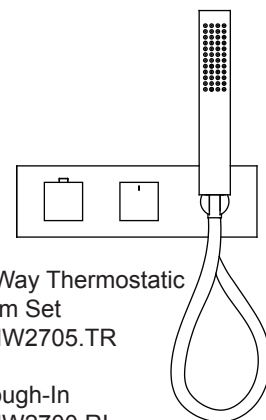

12" Rainhead Set
#BS1101 16" Shower Arm
#AQS1112 12" Square Rainhead

Shower Control Valve

1-Way Pressure Balance
Trim Set
#AQP1105.TR

Rough-In
#AQP11**.RI

2-Way Thermostatic
Trim Set
#HW2205.TR

Rough-In
#HW2200.RI

3-Way Thermostatic
Trim Set
#HW2305.TR

Rough-In
#HW2300.RI

2-Way Pressure Balance
Trim Set
#AQP5105.TR

Rough-In
#AQP51**.RI

2-Way Thermostatic
Trim Set
#HW2605.TR

Rough-In
#HW2600.RI

3-Way Thermostatic
Trim Set
#HW2705.TR

Rough-In
#HW2700.RI

Shower Control Valve

				
2-Way Thermostatic	3-Way Thermostatic	Thermostatic 2-Way Diverter	Thermostatic 2 x Volume Control	Thermostatic 3 x Volume Control
Trim Set #HW3205.TR	Trim Set #HW3405.TR	Trim Set 1 x #TV3005.TR 1 x #DV3205.TR	Trim Set 1 x #TV3005.TR 2 x #VC3005.TR	Trim Set 1 x #TV3005.TR 3 x #VC3005.TR
Rough-In #HW3200.RI	Rough-In #HW3400.RI	Rough-In 1 x #TV3000.RI 1 x #DV3200.RI	Rough-In 1 x #TV3000.RI 2 x #VC3000.RI	Rough-In 1 x #TV3000.RI 3 x #VC3000.RI