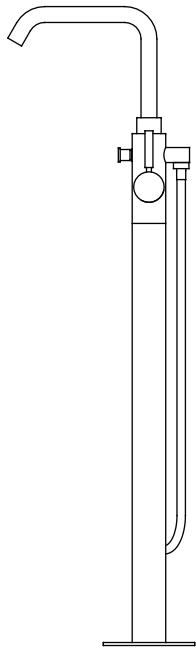

### Spout

#TSP1016

#TSP1012

#TSP2012

### Control Valve

#WS3212

### Hand Shower Set (Add On)

#HSS1012

#HSS1016

**Free-standing Tub Filler**

#YG3216

#YG3212A

#YG3212B

**Rain Head Set**

12" Rainhead Set  
#BR1106 16" Shower Arm  
#AQR1112 12" Round Rainhead

**Shower Control Valve**

				
2-Way Thermostatic	3-Way Thermostatic	Thermostatic 1 x Volume Control	Thermostatic 2 x Volume Control	Thermostatic 3 x Volume Control
Trim Set #HW2216.TR	Trim Set #HW2316.TR	Trim Set 1 x #TV3002.TR 1 x #VC3012.TR	Trim Set 1 x #TV3002.TR 2 x #VC3012.TR	Trim Set 1 x #TV3002.TR 3 x #VC3012.TR
Rough-In #HW2200.RI	Rough-In #HW2300.RI	Rough-In 1 x #TV3000.RI 1 x #VC3000.RI	Rough-In 1 x #TV3000.RI 2 x #VC3000.RI	Rough-In 1 x #TV3000.RI 3 x #VC3000.RI