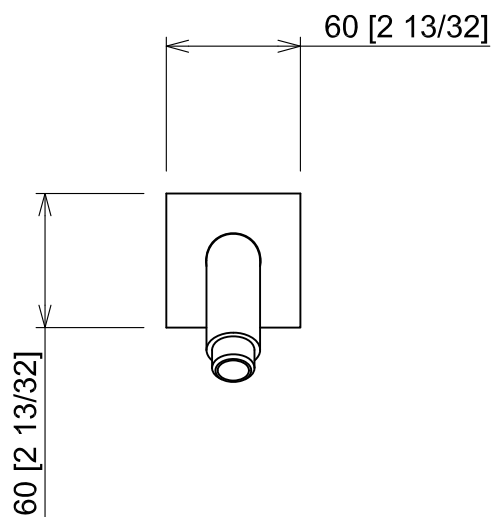

## 7" Wall-mounted Shower Arm

Collection: Universal

Model : WR0702

## 6" Shower Head Round Collection: Universal Model : AQR1106