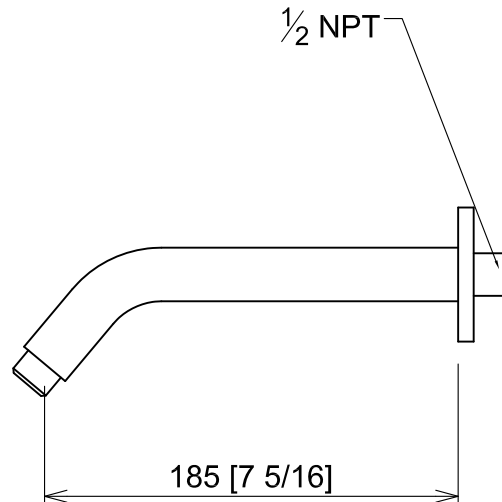

### Features:

- Solid brass construction
- Square flange included

## 6" Shower Head Round Collection: Universal Model : AQR1106

### Features:

- Solid brass construction
- 1/2" connection
- Certified flow limiter
- Flow rate 1.75GPM