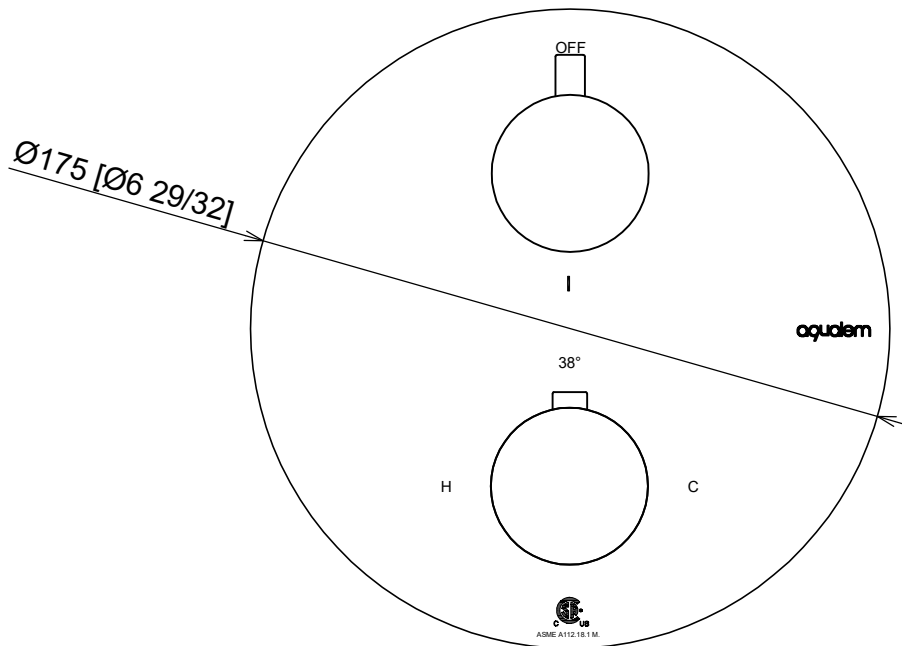

## 2/3-Way Thermostatic Trim Set THM\_2000 Series Model : HW2016.TR

Features:  
-Solid brass construction

Certifications:  
-CSA Approved

Standards:  
-CSA B125.1  
-ASME A112.18.1  
-TYPE T

**ROUGH REQUIRED: HW2200.RI FOR 2-WAY  
HW2300.RI FOR 3-WAY**

### Features:

- Solid brass construction
- 1/2" Female connection