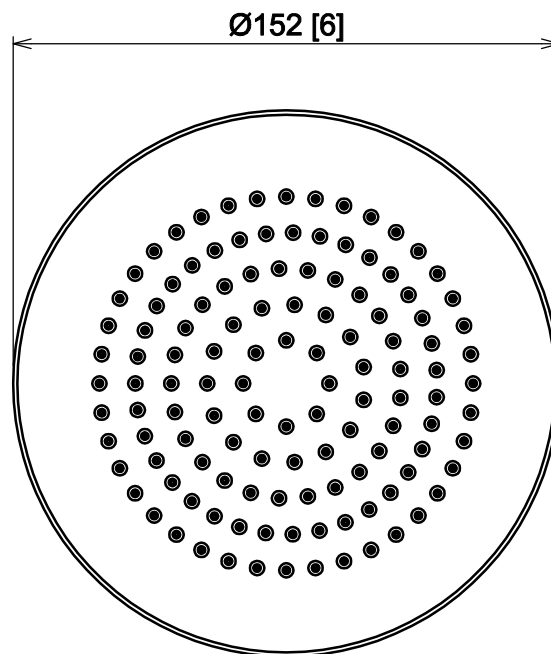

6" Shower Head Round Collection: Universal Model : AQR1106

Features:

- -Solid brass construction
- -1/2" connection
- -Certified flow limiter
- -Flow rate 1.75GPM

Certifications:

- -CSA Approved

Standards:

- -CSA B125.1
- -ASME A112.18.1