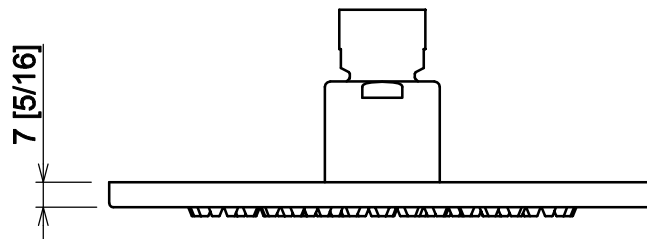

6" Shower Head Round Collection: Universal Model : AQR1106

Features:

- -Solid brass construction
- -1/2" connection
- -Certified flow limiter
- -Flow rate 1.75GPM

Certifications:

- -CSA Approved

Standards:

- -CSA B125.1
- -ASME A112.18.1